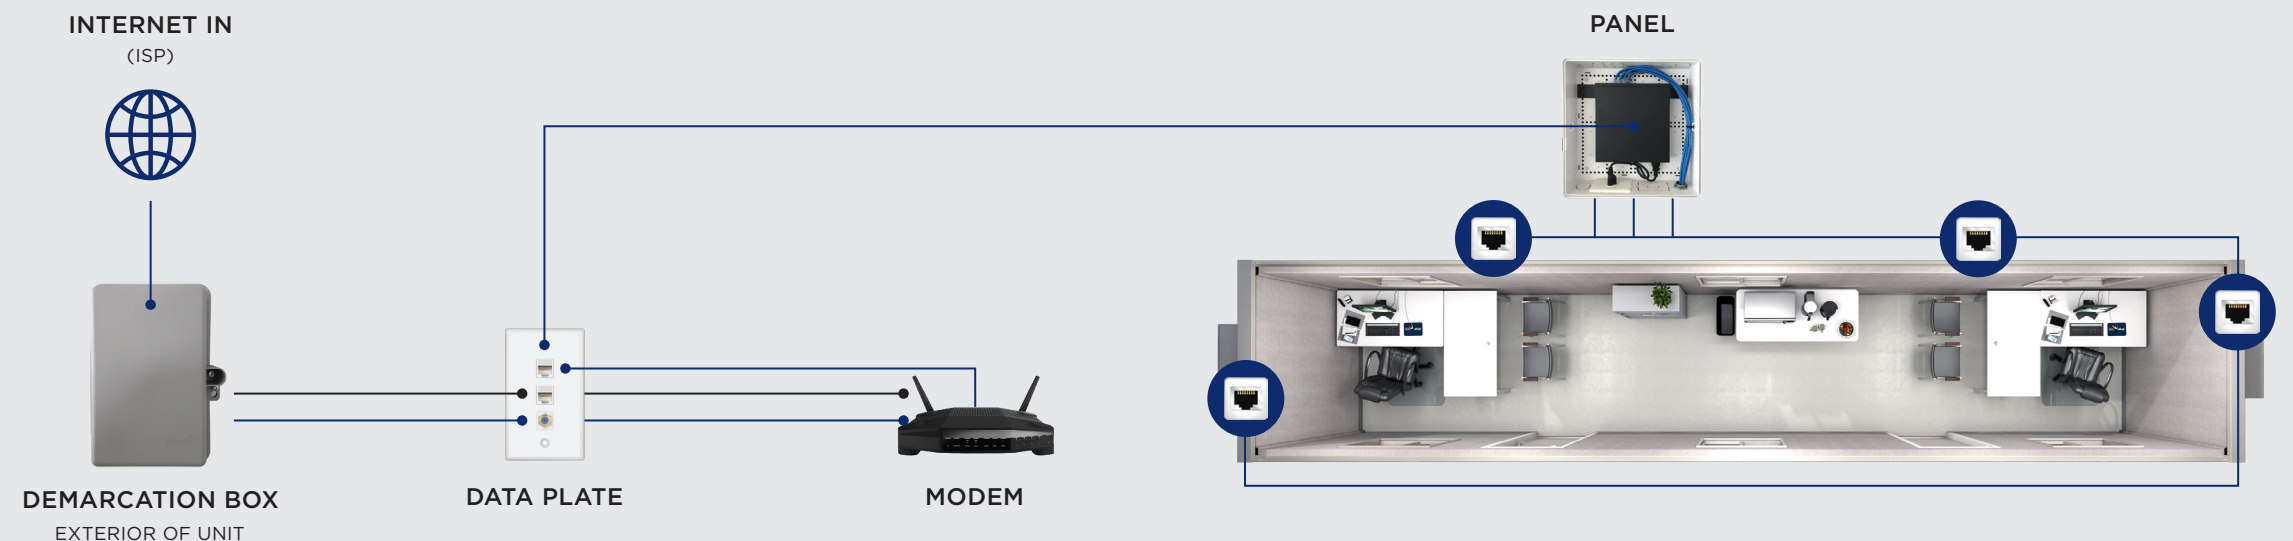

YOUR ISP HOOKUP IS PLUG AND PLAY

ISP access points are pre-fitted and ready to be connected on day one. A single demark point can be connected to make your entire space live.

MULTIPLE PORT PLACEMENTS IN EVERY OFFICE AND COMMON AREA

- + Predetermined port placements are one less thing to think about and ensures you have access where you need it
- + Powered data ports fully support VOIP functionality
- + Single external ISP hookup point gets you online faster

WHAT'S INCLUDED?

- + Min. 3 VoIP capable ports per unit
- + A powered ethernet switch
- + 15" wall enclosure
- + Demarcation box for ISP hookup on unit exterior
- + All installation and testing of components